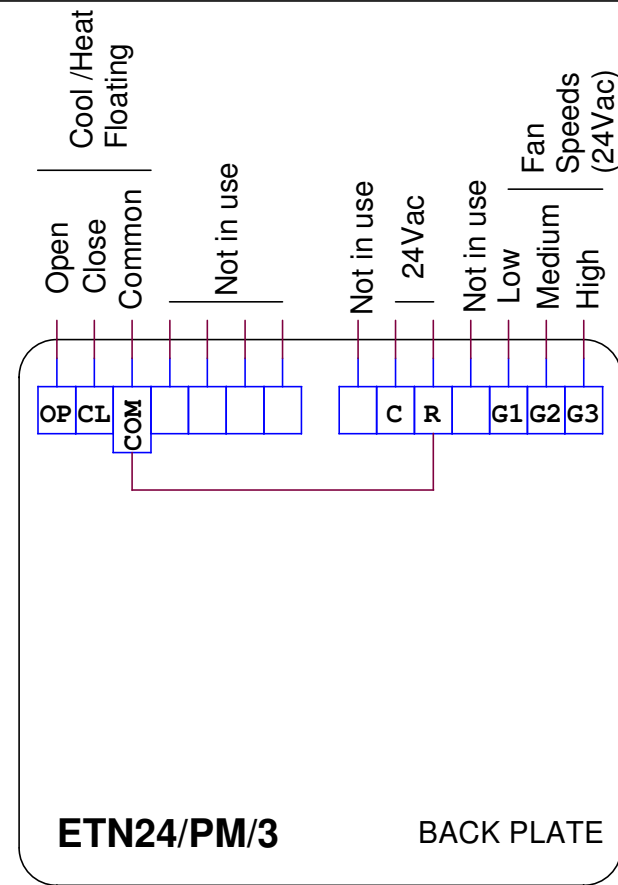

REMOTE CONTROL
RECEIVER - OPTION

ETN24/PM/3

BACK PLATE

meitav-tec

Tel: 03-9626462 Fax: 03-9626620
email: support@meitavtec.com

Title: **ETN24/PM/3**

Date: 20/04/2005 DWG No. 12317

No.	Revision

Date	Print name: ETN24-PM2	Drawn: Marina
	Check sum: --	Checked: A.Star
	Software name:--	Approved: Israel
	File name: ETN24-PM-3.DSN	