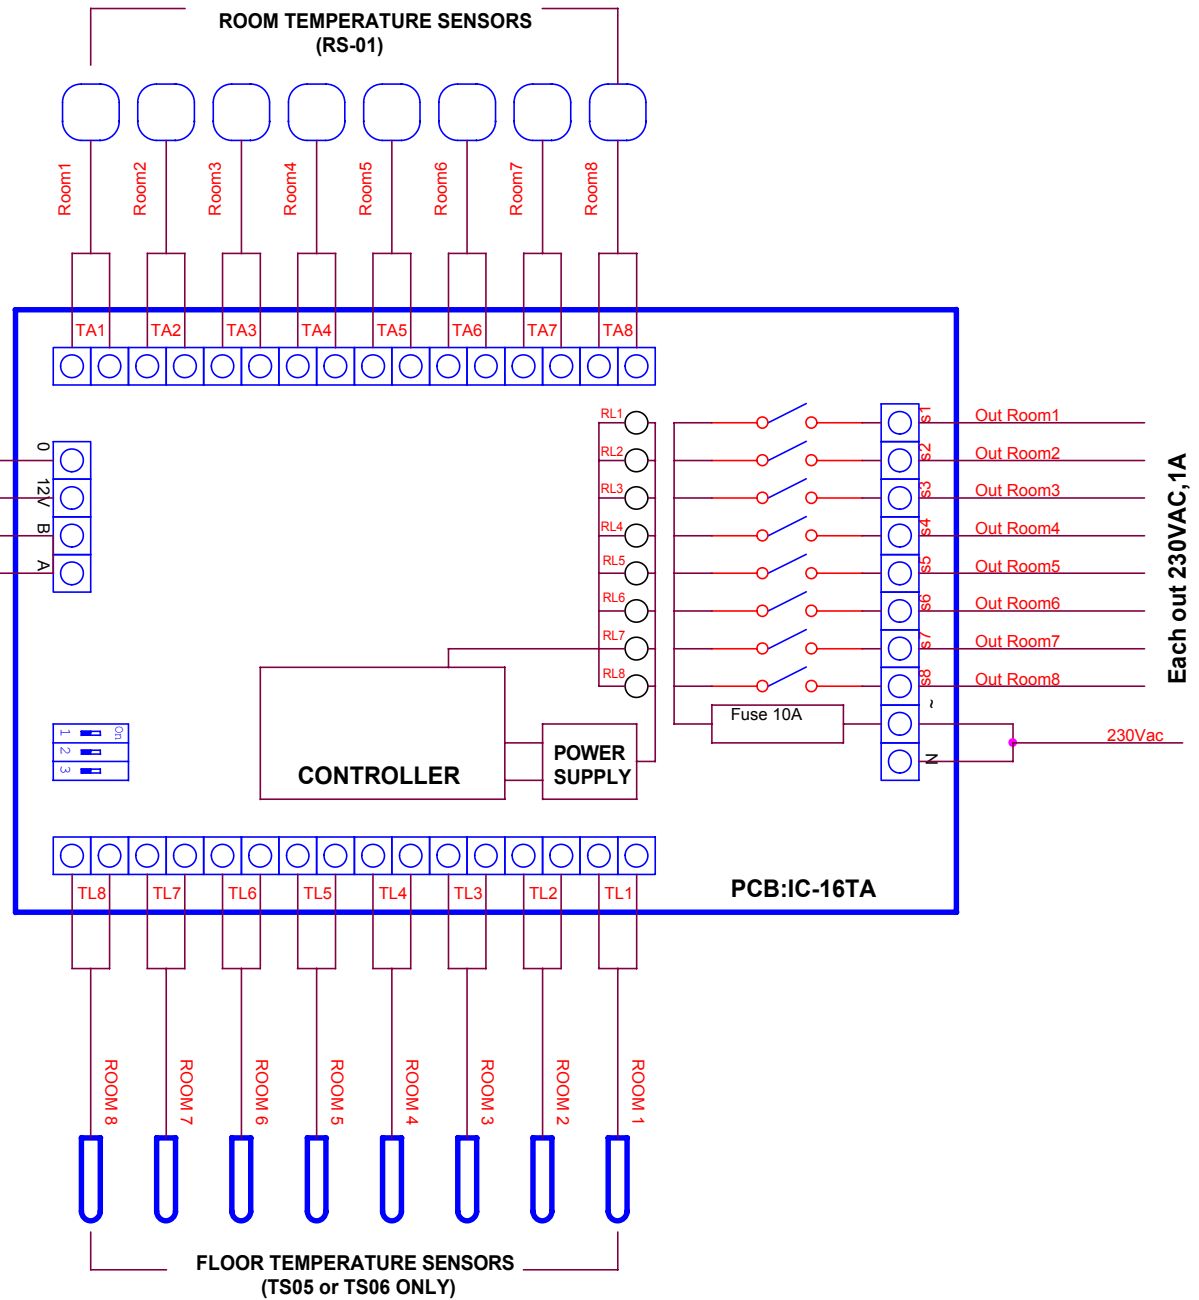

# Multichanel Thermostat PS8/FH+ETN8H ELECTRICAL DIAGRAM

DIP Switch S1 - Adjust Set Limit

Set Limit	Switch #1	Switch #2	Switch #3
27°C	Off	Off	Off
28°C (DEFAULT)	On	Off	Off
29°C	Off	On	Off
30°C	On	On	Off

Switch #3 MUST be OFF!

**meitav-tec**

Tel: +972-3-9626462 Fax: +972-3-9626620  
email: support@meitavtec.com

Title: **PS8-FH+ETN8H**

Date: 24.04.06

DWG No. 19103

No. Revision

Date

Print name: -

Drawn: A.Star

Check sum: -

Checked: Israel

Software name:-

Approved: Jacob

File name: PS8-FH+ETN8H.DSN