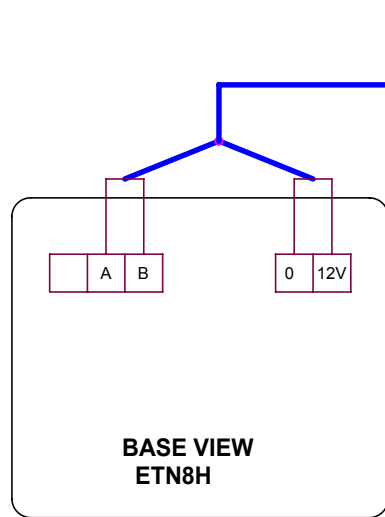

# Multichanel Thermostat PS8/FH+ETN8H ELECTRICAL DIAGRAM

DIP Switch S1 - Adjust Set Limit

Set Limit	Switch #1	Switch #2	Switch #3
27°C	Off	Off	Off
28°C (DEFAULT)	On	Off	Off
29°C	Off	On	Off
30°C	On	On	Off

Switch #3 MUST be OFF!

**meitav-tec**

Tel: +972-3-9626462 Fax: +972-3-9626620  
email: support@meitavtec.com

Title: **PS8-FH+ETN8H**

Date: 24.04.06

DWG No. 19103

No. Revision

Date