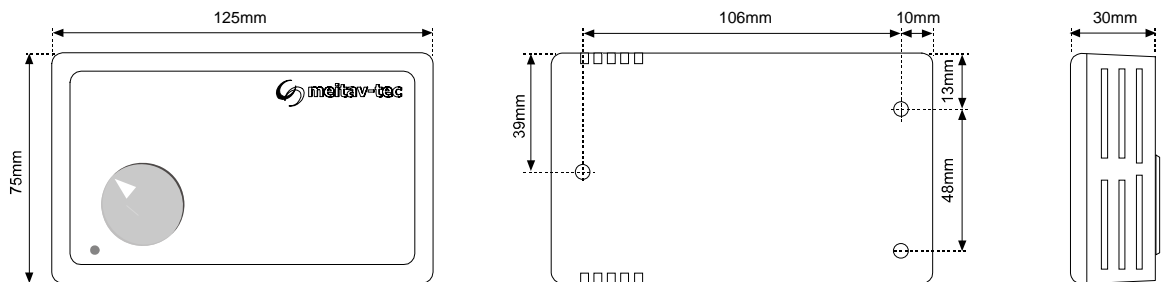

Electrical Diagram

Specifications

Temperature Range	10° - 30°C
Weight	0.150 Kg
Scale	°C
Color	White
Accuracy	±1°C
Plastic	PC/ABS
Flammability	UL94V-0
Temperature Input	Thermistor 50K@25°C

WP1 – Decorative Back plate

Dimensions: 132x84x7mm

Dimensions

Accessories

Part Number	Description
TS01	Temperature Sensor - 80 cm Cable
RS01	Temperature Sensor into decorative box
RS02	Average Temperature Sensor into decorative box
WP1	Decorative back plate for TED thermostat series