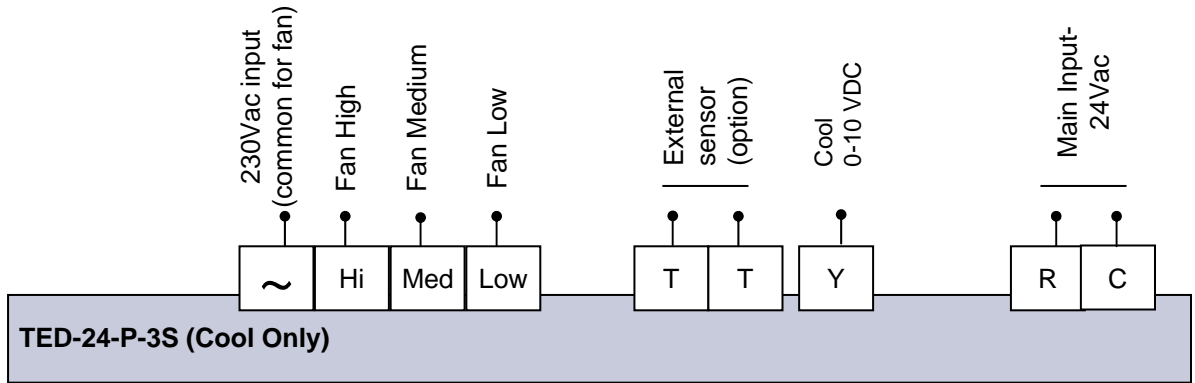

TED-24-P-3S (Cool Only)

Wall-mount, 24VAC thermostat, with 1 proportional output for Cool only (0-10V) and 3 fan speeds (230VAC)

General

The TED-24-P-3S-Cool Only is a fully featured, easy to operate thermostat suitable for light commercial, residential or apartment applications. It has one proportional output for Cool Only and 3 fan speeds.

The TED-24-P-3S-Cool Only is an attractive, wall mount thermostat, with a large easy to read display.

Features

- Wall-mount , 24Vac Thermostat
- 1 proportional output (0-10 VDC) for Cool
- 3 fan speeds
- Fan - 230 VAC power supply
- External sensor - option
- Energy saving – cost efficient, environmental friendly thermostat
- Simple & friendly setting

Electrical Diagram

Specifications

Temperature Range	10° - 30°C
Weight	0.150 Kg
Scale	°C
Color	White
Accuracy	±1°C
Plastic	PC/ABS
Flammability	UL94V-0
Temperature Input	Thermistor 50K@25°C

WP1 – Decorative Back plate

Dimensions: 132x84x7mm

Dimensions

Accessories

Part Number	Description
TS01	Temperature Sensor - 80 cm Cable
RS01	Temperature Sensor into decorative box
RS02	Average Temperature Sensor into decorative box
WP1	Decorative back plate for TED thermostat series