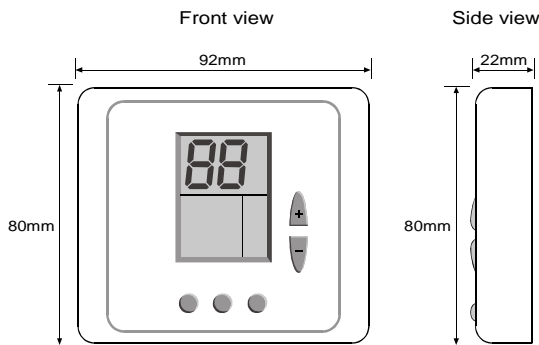

### Features

- Wall mount - 24VAC thermostat
- Proportional, Pulse Modulated (3-wire) output 24VAC for Cool
- 3 Fan Speed outputs– 24VAC
- Modes – Cool, Fan
- Fan On / Auto-Fan - selectable
- Window Contact – dry contact, Normally Closed. When open thermostat either turns off or switches to Economy mode, depending on wiring configuration during installation
- Economy mode set-point – user adjustable (20...30°C)
- Open/Close time for Cool valve motor – adjustable (10-400 seconds)
- Temp. Offset – up to  $\pm 6^{\circ}\text{C}$
- Hand held remote control - option

### Dimensions

### Specifications

Temperature Range	10°C ÷ 30°C
Weight	0.25 Kg
Scale	°C
Color	White
Accuracy	±1°C
Plastic	PC/ABS
Flammability	UL94V-0
Temperature Input	50K@25°C