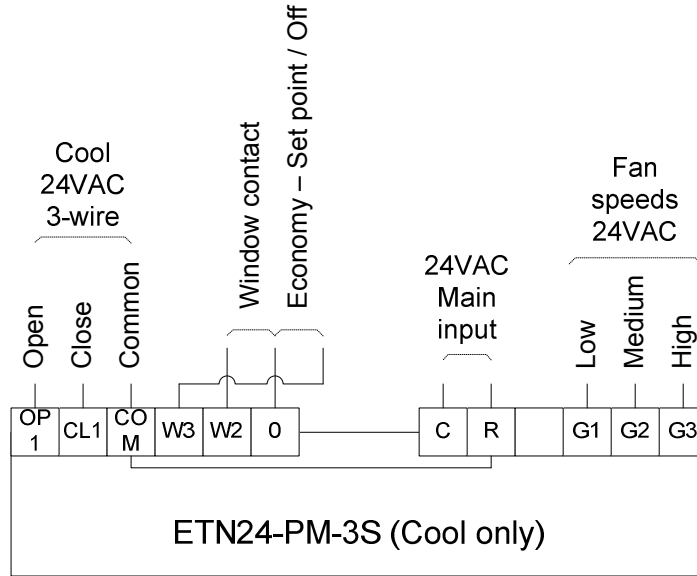

Electrical Diagram